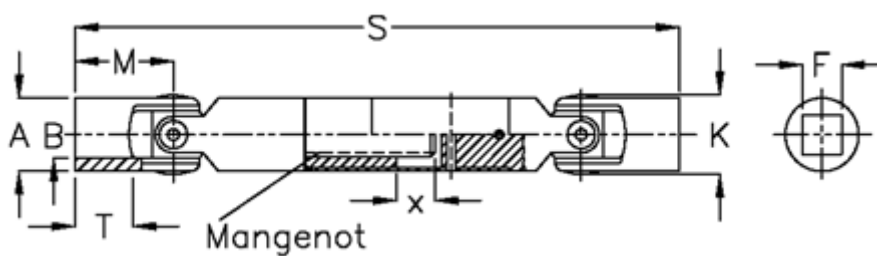

Article number: 077631041

Description: Slip shaft 0.763.104.001 hardened bushes
S=475 X=70 Square 32H9

Measures

A	= 63
F	= 32
Longitudinal ribs	= 6x36x42
M	= 83
MD max N m	= 450
s	= 475
T	= 50
x	= 70